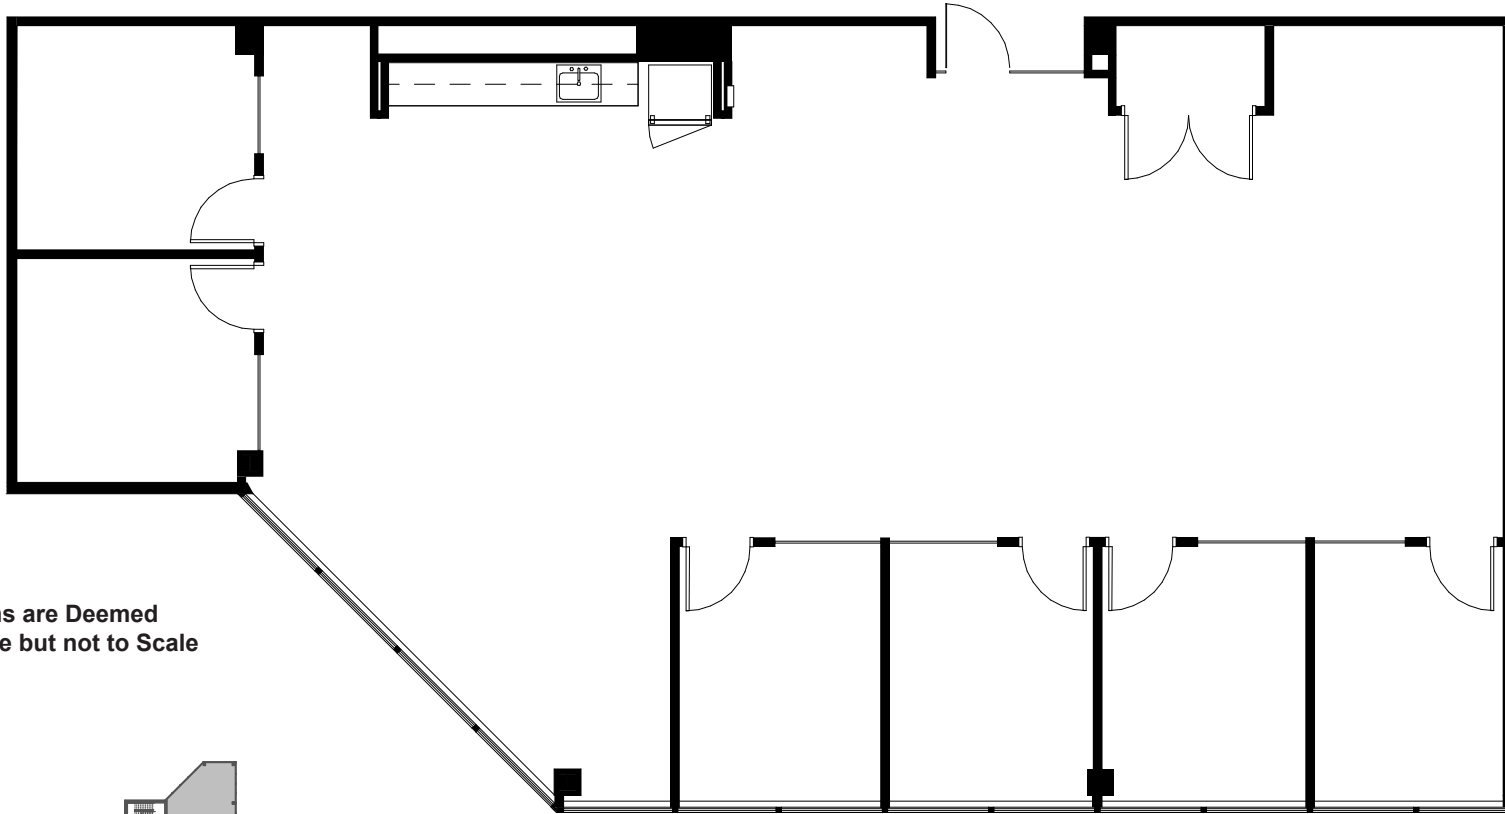

BROADWAY EAST

Suite 240

As-Built 2,687 Sq. Ft.

* Dimensions are Deemed
as Accurate but not to Scale

OWNED & MANAGED BY

LEASED BY