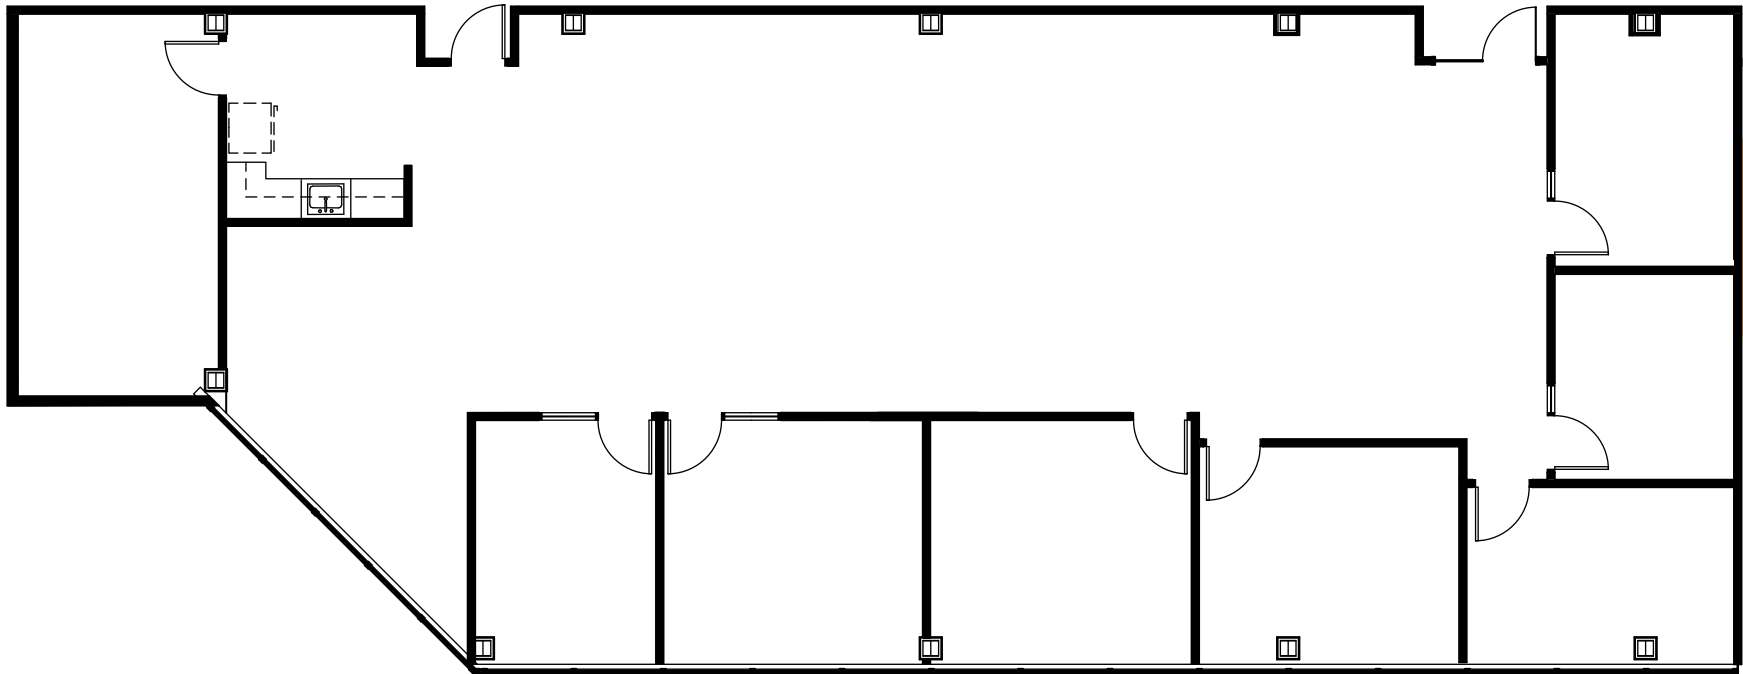

BROADWAY EAST

Suite 430

As-Built 3,839 Sq. Ft.

* Dimensions are Deemed
as Accurate but not to Scale

OWNED & MANAGED BY

LEASED BY