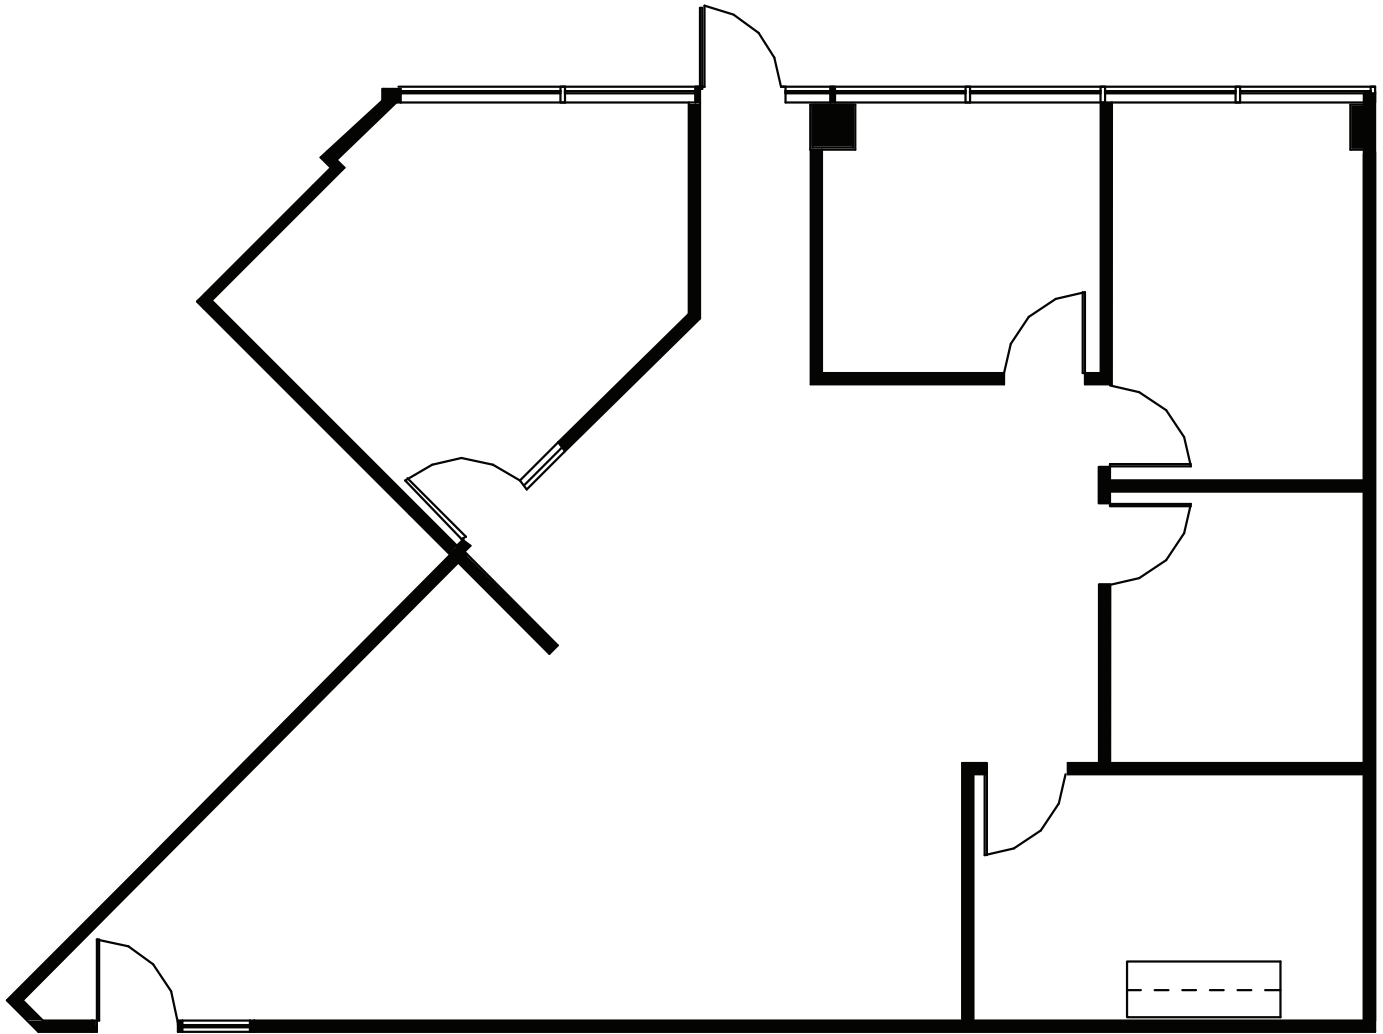

BROADWAY WEST

Suite 6650

As-Built 1,635 Sq. Ft.

* Dimensions are Deemed
as Accurate but not to Scale

OWNED & MANAGED BY

LEASED BY