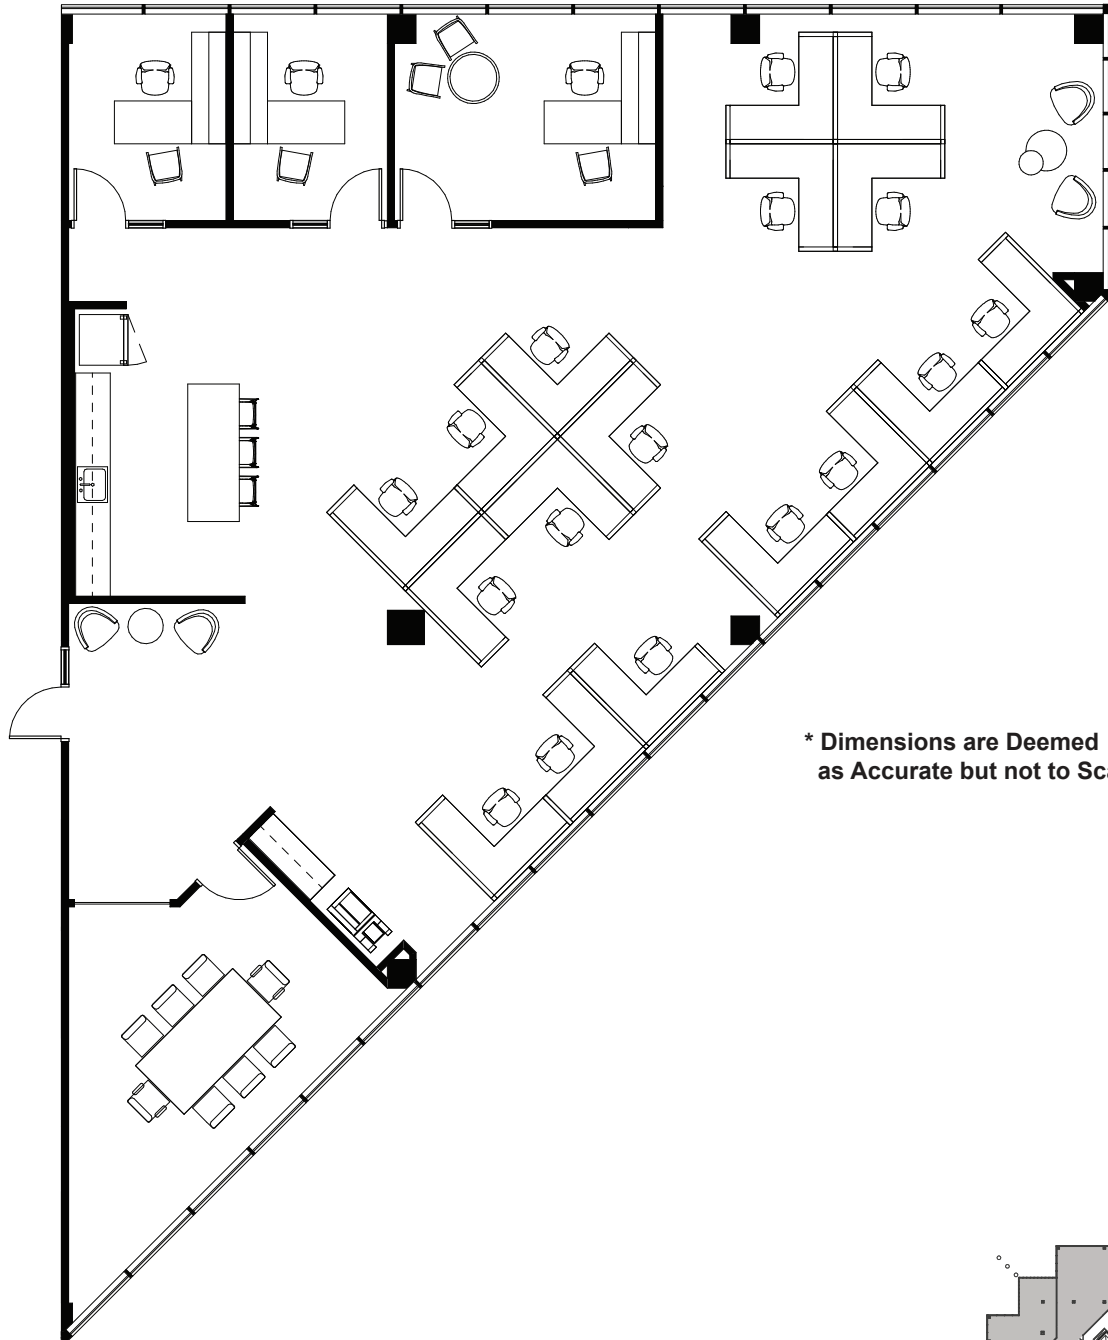

# BROADWAY WEST

Spec Suite 2400

Space Plan 3,283 Sq. Ft.

\* Dimensions are Deemed  
as Accurate but not to Scale

OWNED & MANAGED BY

LEASED BY