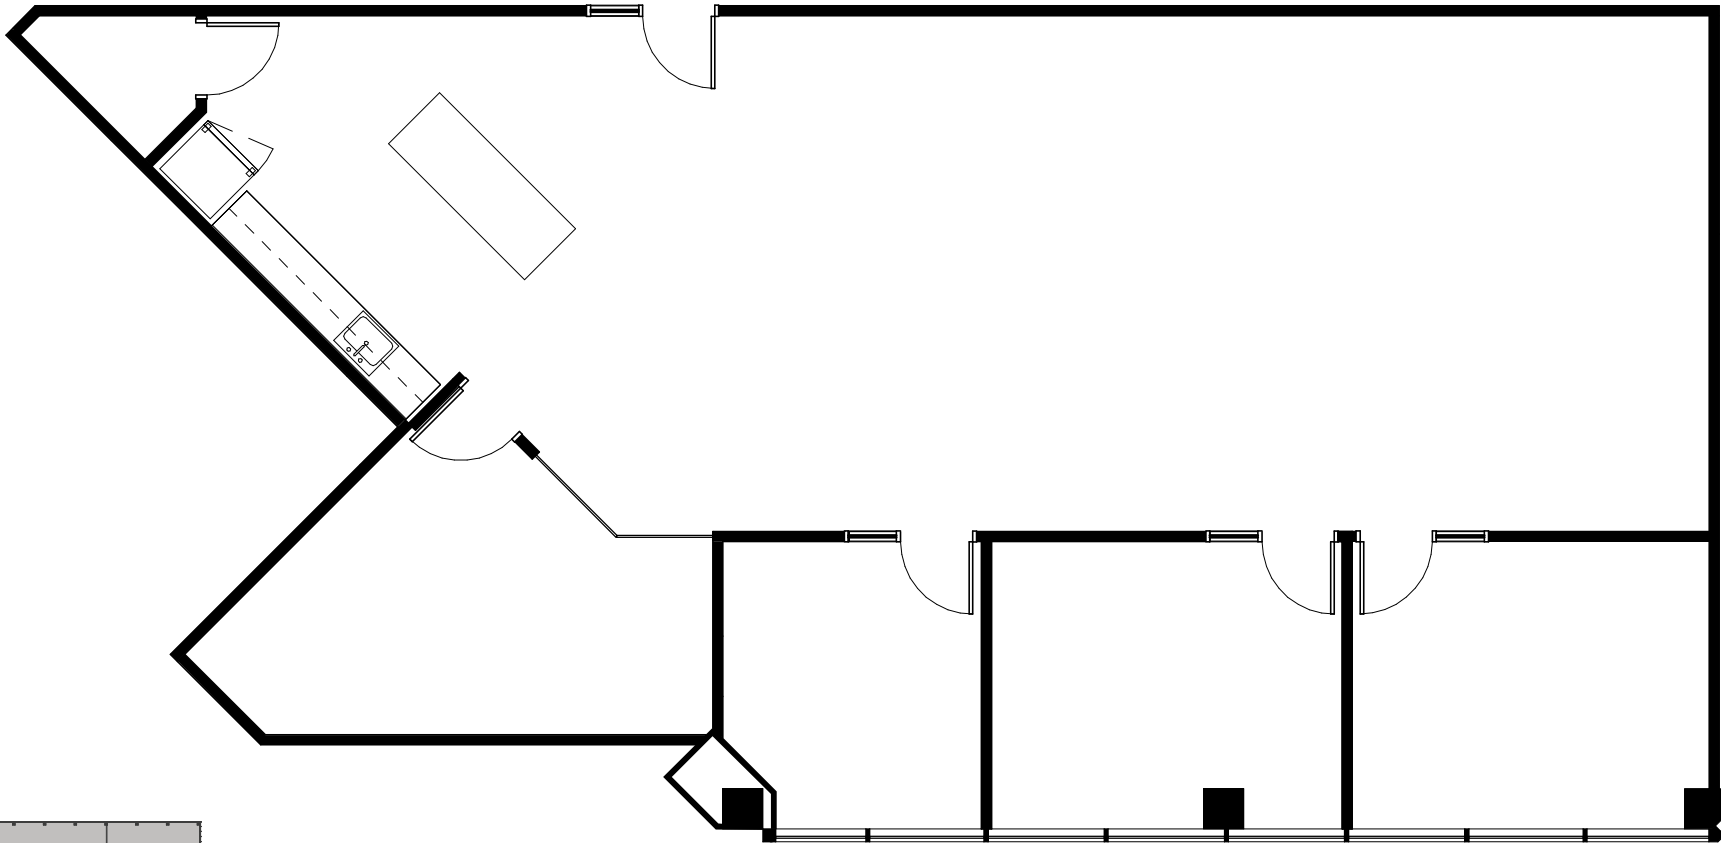

BROADWAY WEST

Spec Suite 2500

Floor Plan 2,354 Sq. Ft.

* Dimensions are Deemed
as Accurate but not to Scale

OWNED & MANAGED BY

LEASED BY